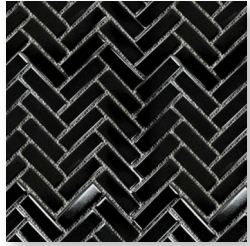

GEOMETRICS

Basketweave White with Black Dot

Stick Dark Green

MALINE TILE
ELEVATE YOUR SHOWROOM

malinetile.com

GEOMETRICS

PORCELAIN TILE

Lead Time

In Stock/Quick Ship

Colors & Sizes

Basketweave White W/Black Dot

Basketweave White W/Grey Dot

2x7 Chevron White Matte

2x7 Chevron White Glossy

Octagon White W/Black Dot

Octagon White W/Grey Dot

1" Hex Pattern White W/Black Dot

1" Hex Pattern White W/Grey Dot

1x3 Herringbone Black

1x3 Herringbone Grey

1x3 Herringbone White

1" Hexagon Black

1" Hexagon Grey

1" Hexagon White

2" Hexagon Black

2" Hexagon Grey

2" Hexagon White

4" Hexagon Black

4" Hexagon Grey

4" Hexagon White

Penny Round Black

Penny Round Grey