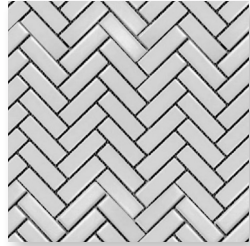

GEOMETRICS

Basketweave White with Black Dot

Stick Dark Green

MALINE TILE
ELEVATE YOUR SHOWROOM

malinetile.com

GEOMETRICS

PORCELAIN TILE

Lead Time

In Stock/Quick Ship

Colors & Sizes

Basketweave White W/Black Dot

Basketweave White W/Grey Dot

2x7 Chevron White Matte

2x7 Chevron White Glossy

Octagon White W/Black Dot

Octagon White W/Grey Dot

1" Hex Pattern White W/Black Dot

1" Hex Pattern White W/Grey Dot

1x3 Herringbone Black

1x3 Herringbone Grey

1x3 Herringbone White

1" Hexagon Black

1" Hexagon Grey

1" Hexagon White

2" Hexagon Black

2" Hexagon Grey

2" Hexagon White

4" Hexagon Black

4" Hexagon Grey

4" Hexagon White

Penny Round Black

Penny Round Grey